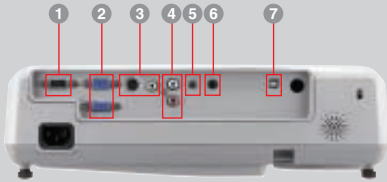

* BrilliantColor is a trademark of Texas Instruments.

NEW

EX51U

Mobile XGA

Input and Output Terminals

- 1 PC / Component Video output
- 2 PC / Component Video input (mini D-sub 15pin)
- 3 S-Video / RCA
- 4 Audio input [RCA jack (L/R)]
- 5 Audio input (stereo mini jack)
- 6 Audio output
- 7 USB terminal for Page Up/Down